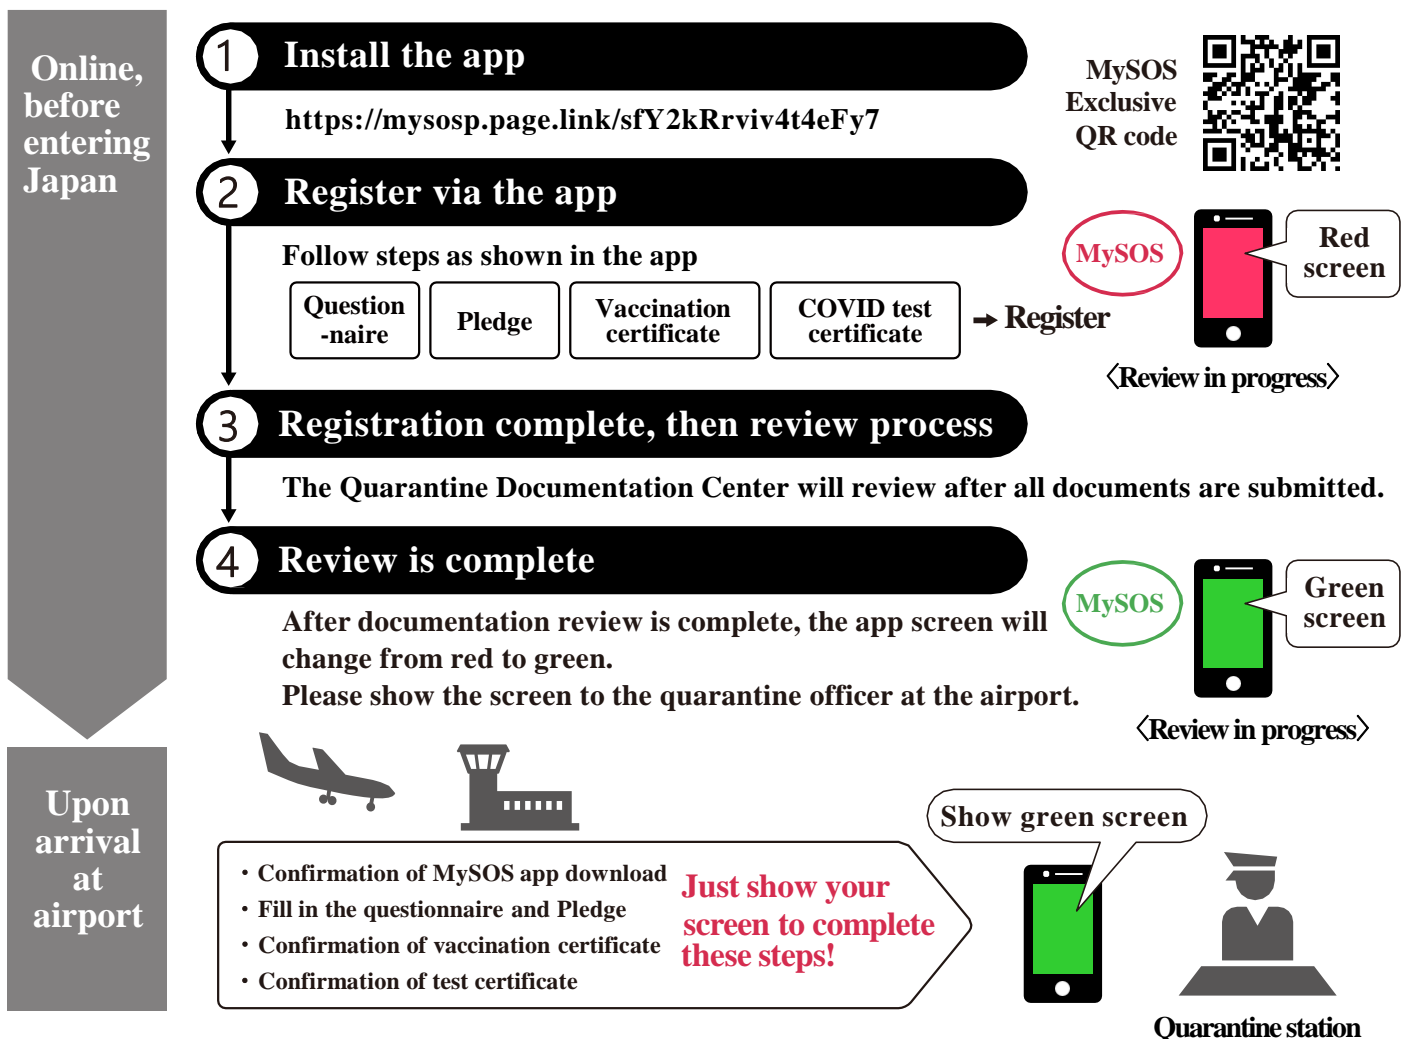

# If you are Entering or Returning to Japan

## Fast Track is available

for those entering from Narita International Airport, Haneda Airport,  
Chubu Centrair International Airport, Kansai International Airport, Fukuoka Airport .

Quarantine procedures upon arrival at the airport could still take some time due to the congestion situation, even if you have registered via Fast Track. Your understanding is appreciated.

This app can be used for some quarantine procedures before you enter Japan.

### Fast Track Procedure

MySOS

Yellow screen

You may skip uploading of test result in case you wish to submit test result in paper format at arrival airport.

The screen will change to yellow after you have finished registering and checking your questionnaire, Pledge, and vaccination certificate. If that happens, please show the yellow screen and your test certificate (paper version, etc.) at the quarantine station.